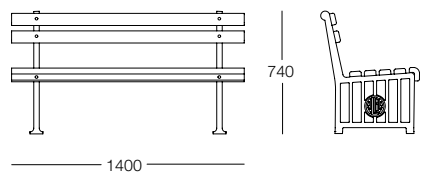

N°1 Bench
Banco N°1