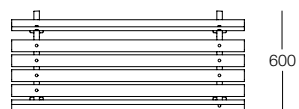

N°1 Bench
Banco N°1